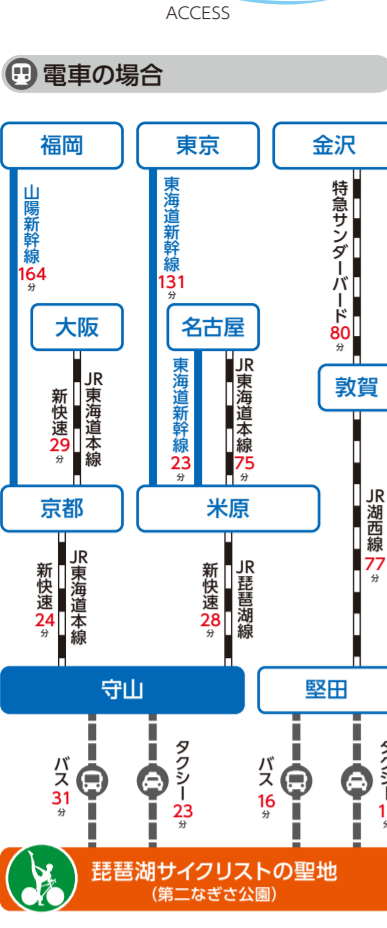

守山発着地点へのアクセス

琵琶湖岸の駐車場

守山市地域振興・交通政策課

Contact information for the Shioya City Regional Revitalization and Transportation Policy Department, including phone, fax, and website details.

ピエリ守山・守山湯元水春

Advertisement for Pieri Shioya and Shioya Yumoto Mizukawaru, featuring photos of the facilities and their operating hours.

JR湖西線

Advertisement for the JR Lake Biwa Line, highlighting scenic views and the necessity of a cycling bag.

Advertisement for the Shioya to Lake Biwa Lake Bridge route, including a QR code and route details.

Advertisement for the Shioya to Kyoto route, including a QR code and route details.

Advertisement for the Shioya to Seto route, including a QR code and route details.

Advertisement for the Biwa-Ichi Shioya Line, including a QR code and route details.

Advertisement for the Omi-Hachiman Hikone Route, featuring a map of the route and a QR code.

Advertisement for the Higashi-Omi Hino Route, featuring a map of the route and a QR code.

Advertisement for the Kyu-Tokaido Minakuchi Tsuchiyama Route, featuring a map of the route and a QR code.